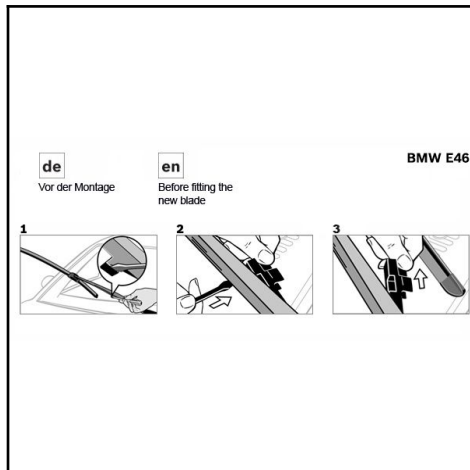

MORE IMAGES

MORE INFORMATION

- Installation manual
- Application guide

Robert Bosch GmbH
Automotive Aftermarket
Auf der Breit 4
76227 Karlsruhe
Germany

www.bosch-automotive-catalog.com

www.bosch.de/imprint/en/imprints.php?tab=2